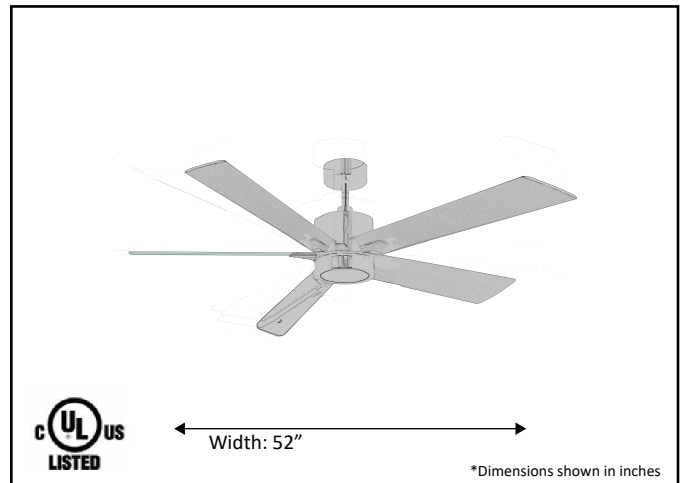

<b>Model#</b>	SUN552-MB5MB/WL
<b>Fixture Series</b>	Cosmo
<b>Description</b>	Ceiling Fan
<b>Finish</b>	Matte Black
<b>Blade Color</b>	Matte Black/ Walnut
<b>SKU #</b>	19190
<b>Dimensions</b> (Dimensions shown in inches)	52" Blade span
<b>Lamp Info</b>	Integrated LED
<b>Blade Options</b>	Matte Black/ Walnut 

Finish: Matte Black

**ELECTRICAL REQUIREMENTS:** Fixture requires a grounded electrical supply line of 120 volts AC.

**INSTALLATION REQUIREMENTS:** Fixture attaches to electrical junction box securely anchored in wall or ceiling.  
**All mounting hardware included.**