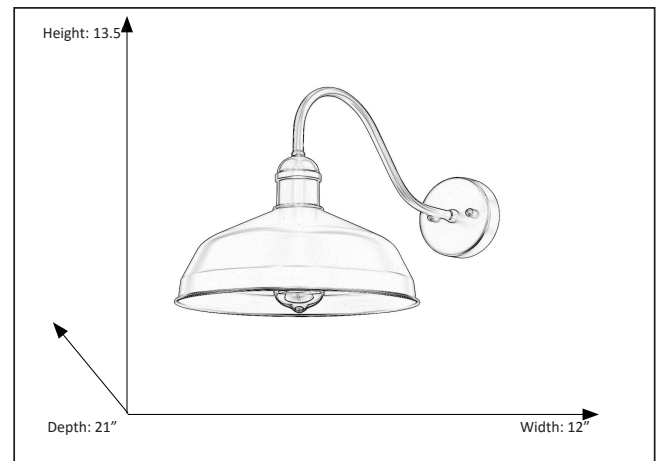

#### Features

Item Number	7-70298
Finish	Matte Black
Family	Gia
Dimensions (HxWxD)	13.5"H x 12"W x 21"D
Lamp Info	1 x E26 Base
Material	Metal
Item Weight	6.15 Lb
Location	Wet Location Listed