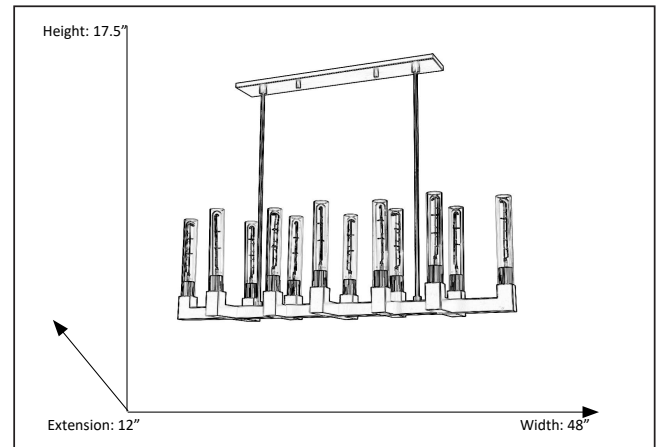

### Features

Item Number	7-70250
Finish	Champagne Gold
Dimensions	17.5"H x 48"W x 12"E
Lamp Info	Tubular Style T10(E26)
Max Wattage	60 W
ETL Listed	Dry Location
Location	Indoor