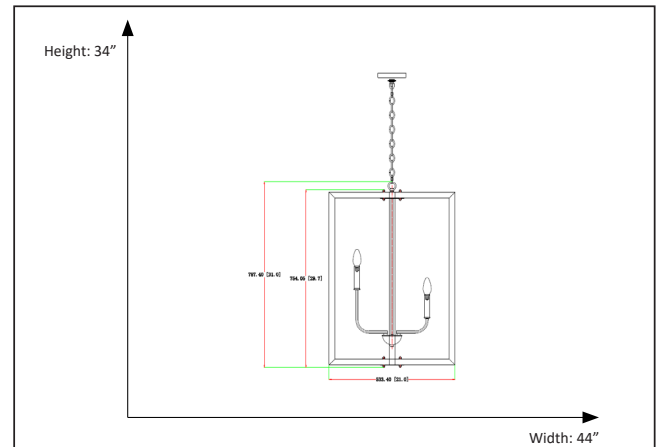

7-70121

Roxton 8-Light Matte Black Island

Description

The Roxton island light features a matte black finish with wood style accents which gives a warm feel to your home. Whether it is transitional or contemporary, this light can easily match many home interiors.

Features

Item Number	7-70121
Finish	Matte Black/ Wood Accents
Dimensions	44"W x 34"H x 12"D
Lamp Info	8 x E12 (C)
Bulb Base	E12 (C)
ETL Listed	Dry Location
Location	Indoor

Electrical

Fixture requires a grounded electrical supply line to 120 volts AC.

Installation

Fixture attaches to electrical junction box securely anchored in wall or ceiling.
All mounting hardware included.