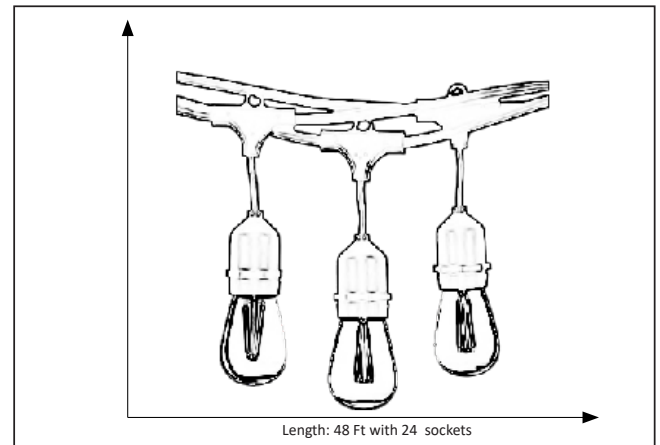

Soli-48

48 Feet LED String Lights With 24 Bulbs

Description

The Soli-48 creates a warm soft ambience with their nostalgic glow. These lights are perfect for around the porch, fence, gazebo, or backyard. This light set includes 24 bulbs on a 48 feet string. Enjoy years of illumination at any venue indoors or outdoors with just a few minutes of installation.

Features

Item Number	7-70040
Finish	Black
Length/ Sockets	48 Ft/ 24 Sockets
Lamp Info	24 x 1W
Lamps Included	24 Bulbs + 2 Extra
Bulb Base	Medium
Kelvin	2200 K
Lumens	60-70 Lm
Item Weight	8.36 Lb
Shipped Weight	9.36 Lb
Location	Indoor and Outdoor