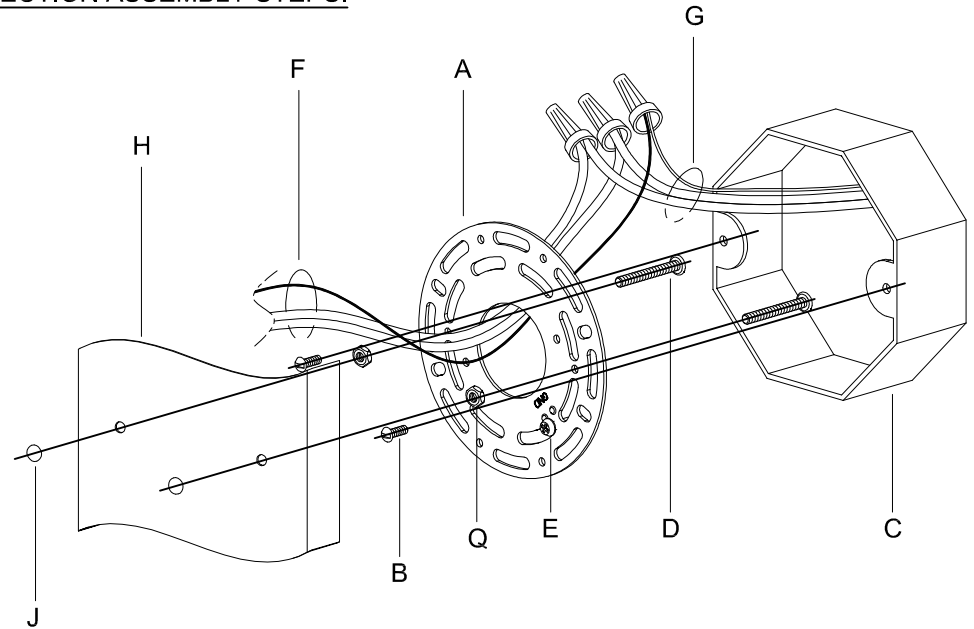

CAUTION: Read instructions carefully and turn electricity off at main circuit breaker panel before beginning installation.

300105, 300106, 300107

WARNING - If any Special Control Devices are used with this Fixture, Follow the Instructions Carefully to assure full compliance with N.E.C. requirements. If there are any questions, contact a Qualified Electrical Contractor.

CANOPY MOUNTING & WIRE CONNECTION ASSEMBLY STEPS:

1. D,E → A
2. Q → D
3. B,A → C
4. F → G
5. H,J → D

FIXTURE ASSEMBLY STEPS:

1. X → V,W
2. T → V,R,U
3. P → S

B, C, G & P
(NOT FURNISHED)
(NO INCLUIDA)
(NON FOURNIE)