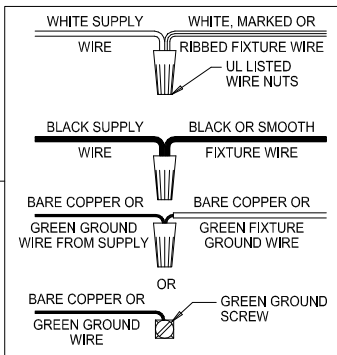

CAUTION: Read instructions carefully and turn electricity off at main circuit breaker panel before beginning installation.

300105, 300106, 300107

WARNING - If any Special Control Devices are used with this Fixture, Follow the Instructions Carefully to assure full compliance with N.E.C. requirements. If there are any questions, contact a Qualified Electrical Contractor.

CANOPY MOUNTING & WIRE CONNECTION ASSEMBLY STEPS:

1. D,E → A
2. Q → D
3. B,A → C
4. F → G
5. H,J → D

FIXTURE ASSEMBLY STEPS:

1. X → V,W
2. T → V,R,U
3. P → S

B, C, G & P
(NOT FURNISHED)
(NO INCLUIDA)
(NON FOURNIE)