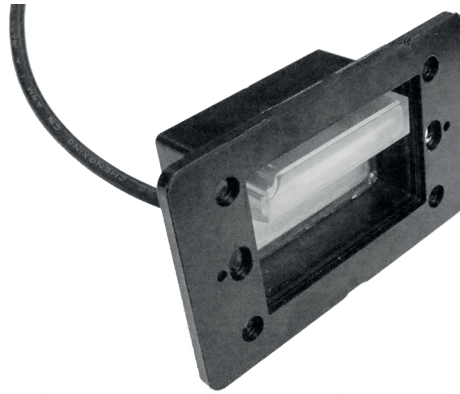

12V  
&  
120V

**SINGLE-GANG LED STEP LIGHT ENGINE FOR RECESSED TRIMS**

:: Catalog No.	SLEA-12V-27K SLEA-12V-30K SLEA-12V-40K SLEA-12V-50K	SLEA-120V-27K SLEA-120V-30K SLEA-120V-40K SLEA-120V-50K
:: Material / Finish	PVC Housing	
:: Wattage	2W	
:: Lumens	86LM	86LM
:: Voltage	12V AC/DC	120V AC
:: Color Temp	2700K, 3000K Warm White, 4000K, 5000K Cool White	
:: Beam Angle	-	
:: Light Source	Integrated COB LED Bar (Weatherproof) with built-in driver	
:: Lens	PC Lens	
:: Dimensions	  <p>Fits in Single Gang Switch Boxes (not included)</p>	
:: Accessories included	 <p>1 ft. SPT-2 18AWG Lead Wire</p>  <p>PVC Gasket Set for J-box or weatherproof box mounting</p>   <p>Applies to trims too</p>	

D27